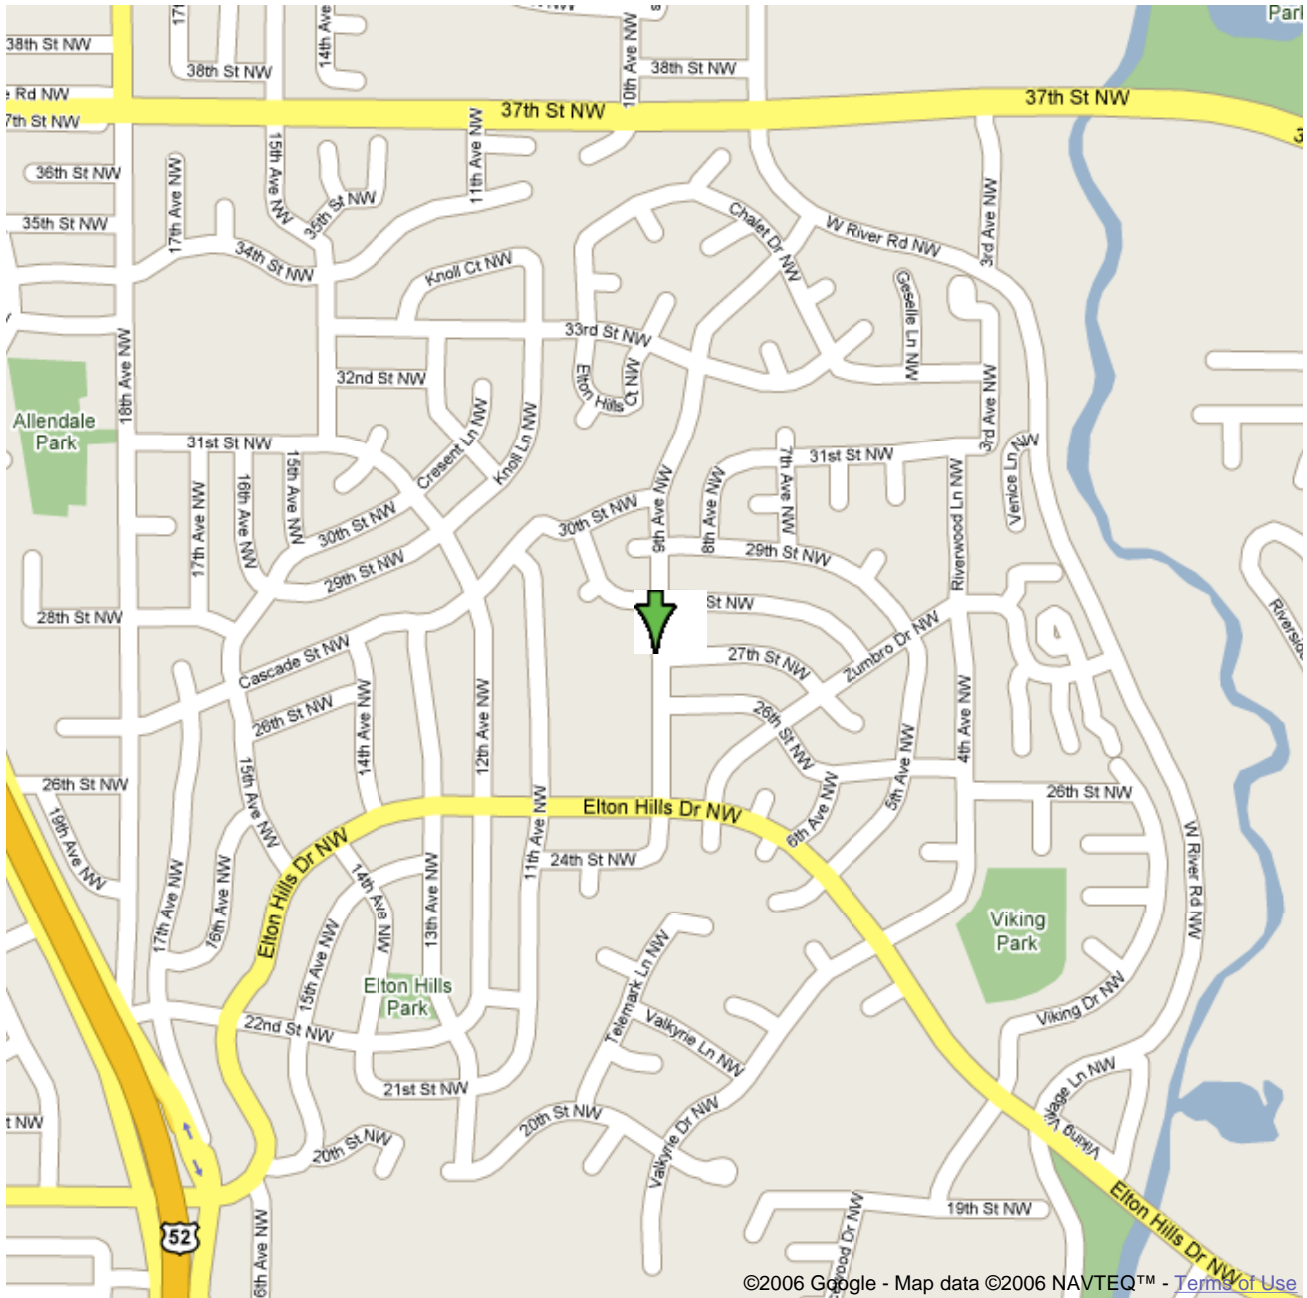

Address **2703 9th Ave NW**  
**Rochester, MN 55901**

©2006 Google - Map data ©2006 NAVTEQ™ - [Terms of Use](#)